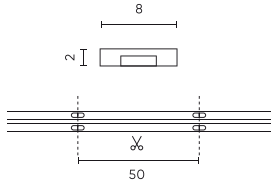

LED line PRIME

Code: 200012

EAN: 5905378200012

**LED strip 480 COB 24V 4000K 11W IP20
8mm 30m 1100lm/m PRIME**

Technical drawing