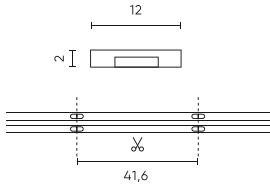

LED line PRIME

Code: 200173

EAN: 5905378200173

**LED strip 840 COB 24V RGB CCT 18W
IP20 12mm 5m 500lm/m PRIME**

Technical drawing