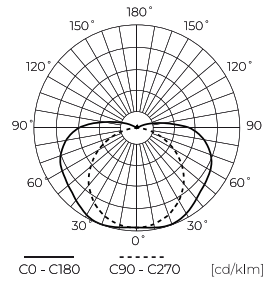

Technical data

Parameter	Value
Energy efficiency class 2019/2015	G
Warranty	5
Power	• 18 W / m
Voltage	• 24 V DC
Correlated colour temperature	• 2700-6500 K
Colour of the light	RGCCT
Colour rendering index Ra	90
IP protection rating	IP20
IEC protection class	III
Cutting section	4,16 cm
Luminous efficacy	80
The lumen maintenance factor	96
Lifetime L70B50	50 000 h
L80B* – difference B10–B50 ≈ 1% (according to LightingEurope) – negligible	35000 h
Survival factor	0.9
Dimmable function	PWM
Colour consistency in McAdam ellipses	≤3

Parameter	Value
Wire length	200 mm
Luminous flux (lm)	500
Current (Im)	0,75
Beam angle	180
LED type	COB
LED quantity	4200
Compatible dimmer type	PWM
Laminate (colour)	White
Laminate (thickness)	2
LED quantity (lm)	840
Type of adhesive tape	3M 300 LSE
Ambient temperature suitable for operation	-30÷45
For indoor use	Inside
Length	5000 mm
Width	12 mm
Weight	0,145 kg

LED line PRIME

Code: 200173

EAN: 5905378200173

**LED strip 840 COB 24V RGB CCT 18W
IP20 12mm 5m 500lm/m PRIME**

Technical drawing

Light distribution

Additional product photos

Logistics data

Single packaging

Quantity	5 m
Width	180 mm
Height	210 mm
Length	20 mm
Weight	0,188 kg
Comments	

Bulk packaging

Quantity	40
Width	340 mm
Height	280 mm
Length	440 mm
Volume	0,08 m3
Weight	7,54 kg
Comments	