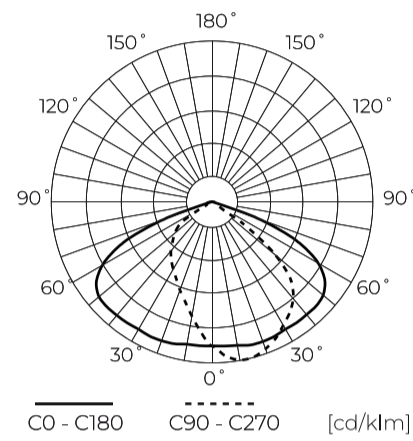

Technical data

Parameter	Value
Energy efficiency class 2019/2015	E
Warranty	3
Power	• 100 W
Voltage	• 220-240 V AC
Correlated colour temperature	• 4000 K
Colour of the light	White
Colour rendering index Ra	80
IP protection rating	IP65
IK protection rating	08
IEC protection class	I
Luminous efficacy	100
Luminous flux	10000
The lumen maintenance factor	96
Lifetime L70B50	36 000 h
Survival factor	0.9
Colour consistency in McAdam ellipses	≤6
ULOR	0 %

Parameter	Value
Mounting type	mixed
Frequency of the supply voltage	50/60Hz
CRI colour rendering index	80
Beam angle	130 x 75
LED type	SMD LED 2835
LED quantity	108
Power Factor	0,9
Lamp's warm-up time to 60%	1
Ambient temperature suitable for operation	-40÷50
Length	568
Width	214
Height	98
Weight	1382
Colour	Grey
Material (housing)	Aluminium
Material (cover)	Polycarbonate

LED line LITE

Code: 201071

EAN: 5905378201071

**Road luminaire STREETLITE 4000K
100W 10000lm IP65 grey LITE**

Technical drawing

Light distribution

Additional product photos

Logistics data

Single packaging

Width	220 mm
Height	103 mm
Length	580 mm
Weight	1,4 kg

Bulk packaging

Quantity	5
Width	540 mm
Height	235 mm
Length	590 mm
Volume	0,074 m ³
Weight	9,3 kg

Europallet

Quantity	105
Height	1,8 m
Quantity in layer	30
Number of layers	3
Bulk quantity	80
Weight	192 kg