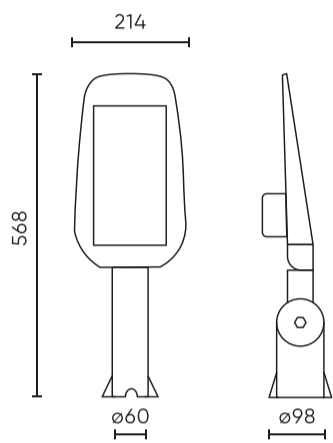

LED line LITE

Code: 201071

EAN: 5905378201071

**Road luminaire STREETLITE 4000K
100W 10000lm IP65 grey LITE**

STREETLITE 100W road luminaire from LED line LITE is characterized by a solid housing with high quality aluminum, which ensures excellent heat draining and longevity of LEDs. Thanks to the IK08 parameters, it is resistant to mechanical damage, and the polycarbonate canister provides IP65 protection against dust and moisture. It emits a luminous flux of 10,000 lm at 100 lm/W light efficiency and 4000 K colour temperature.

Parameter	Value
Mounting type	mixed
Frequency of the supply voltage	50/60Hz
CRI colour rendering index	80
Beam angle	130 x 75
LED type	SMD LED 2835
LED quantity	108
Power Factor	0,9
Lamp's warm-up time to 60%	1
Ambient temperature suitable for operation	-40÷50
Length	568
Width	214
Height	98
Weight	1382
Colour	Grey
Material (housing)	Aluminium
Material (cover)	Polycarbonate

LED line LITE

Code: 201071

EAN: 5905378201071

**Road luminaire STREETLITE 4000K
100W 10000lm IP65 grey LITE**

Technical drawing

Light distribution

Additional product photos

Logistics data

Single packaging

Width	220 mm
Height	103 mm
Length	580 mm
Weight	1,4 kg

Bulk packaging

Quantity	5
Width	540 mm
Height	235 mm
Length	590 mm
Volume	0,074 m ³
Weight	9,3 kg

Europallet

Quantity	105
Height	1,8 m
Quantity in layer	30
Number of layers	3
Bulk quantity	80
Weight	192 kg