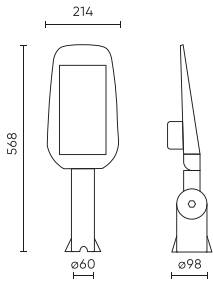

LED line LITE

Code: 201071

EAN: 5905378201071

**Road luminaire STREETLITE 4000K
100W 10000lm IP65 grey LITE**

STREETLITE 100W road luminaire from LED line LITE is characterized by a solid housing with high quality aluminum, which ensures excellent heat draining and longevity of LEDs. Thanks to the IK08 parameters, it is resistant to mechanical damage, and the polycarbonate canister provides IP65 protection against dust and moisture. It emits a luminous flux of 10,000 lm at 100 lm/W light efficiency and 4000 K colour temperature.

Parameter	Value
Mounting type	mixed
Frequency of the supply voltage	50/60Hz
CRI colour rendering index	80
Beam angle	130 x 75
LED type	SMD LED 2835
LED quantity	108
Power Factor	0,9
Lamp's warm-up time to 60%	1
Ambient temperature suitable for operation	-40÷50
Length	568
Width	214
Height	98
Weight	1382
Colour	Grey
Material (housing)	Aluminium
Material (cover)	Polycarbonate

LED line LITE

Code: 201071

EAN: 5905378201071

**Road luminaire STREETLITE 4000K
100W 10000lm IP65 grey LITE**

Technical drawing

Light distribution

Additional product photos

Logistics data

Single packaging

Width	220 mm
Height	103 mm
Length	580 mm
Weight	1,4 kg

Bulk packaging

Quantity	5
Width	540 mm
Height	235 mm
Length	590 mm
Volume	0,074 m3
Weight	9,3 kg

Europallet

Quantity	105
Height	1,8 m
Quantity in layer	30
Number of layers	3
Bulk quantity	80
Weight	192 kg