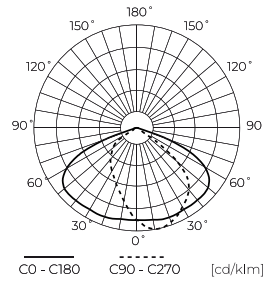

Technical data

Parameter	Value
Energy efficiency class 2019/2015	E
Warranty	3
Power	• 100 W
Voltage	• 220-240 V AC
Correlated colour temperature	• 4000 K
Colour of the light	White
Colour rendering index Ra	80
IP protection rating	IP65
IK protection rating	08
IEC protection class	I
Luminous efficacy	100
Luminous flux	10000
The lumen maintenance factor	96
Lifetime L70B50	36 000 h
Survival factor	0.9
Colour consistency in McAdam ellipses	≤6
ULOR	0 %

Parameter	Value
Mounting type	mixed
Frequency of the supply voltage	50/60Hz
CRI colour rendering index	80
Beam angle	130 x 75
LED type	SMD LED 2835
LED quantity	108
Power Factor	0,9
Lamp's warm-up time to 60%	1
Ambient temperature suitable for operation	-40÷50
Length	568
Width	214
Height	98
Weight	1382
Colour	Grey
Material (housing)	Aluminium
Material (cover)	Polycarbonate

LED line LITE

Code: 201071

EAN: 5905378201071

**Road luminaire STREETLITE 4000K
100W 10000lm IP65 grey LITE**

Technical drawing

Light distribution

Additional product photos

Logistics data

Single packaging

Width	220 mm
Height	103 mm
Length	580 mm
Weight	1,4 kg

Bulk packaging

Quantity	5
Width	540 mm
Height	235 mm
Length	590 mm
Volume	0,074 m3
Weight	9,3 kg

Europallet

Quantity	105
Height	1,8 m
Quantity in layer	30
Number of layers	3
Bulk quantity	80
Weight	192 kg