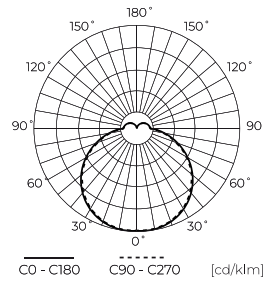

Light distribution