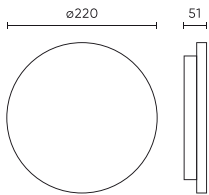

LED line PRIME

Code: 201125

EAN: 5905378201125

**Ceiling Light ACTON 4000K 18W
2000lm round IP54 white PRIME motion
sensor**

Technical drawing