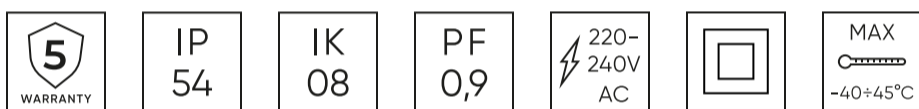

LED line PRIME

Code: 201149

EAN: 5905378201149

**Ceiling Light ACTON 4000K 24W
2600lm round IP54 white PRIME motion
sensor**

The ACTON LED line PRIME 24W and 2600lm light stream provides light efficiency at 108 lm/W. With colour temperature 4000K offers natural, white light ideal for any interior. Thanks to the IP54 protection class, the polycarbonate housing is resistant to moisture and mechanical damage (IK08), which guarantees long-term operation. Additional microwave motion sensor with a range of 8m increases functionality and safety.

Technical data

Parameter	Value
Energy efficiency class 2019/2015	F
Warranty	5
Power	• 24 W
Voltage	• 220-240 V AC
Correlated colour temperature	• 4000 K
Colour of the light	White
Colour rendering index Ra	80
IP protection rating	IP54
IK protection rating	08
IEC protection class	II
Luminous efficacy	108
Luminous flux	2600
The lumen maintenance factor	96
Lifetime L70B50	30 000 h
Survival factor	0.9
Dimmable function	-
Colour consistency in McAdam ellipses	≤6

Parameter	Value
Hold time	90 s
Frequency of the supply voltage	50/60Hz
Beam angle	120
Motion detection range and angle	360° 8m
Sensor type	Microwave
LED type	SMD2835
Power Factor	0,9
Lamp's warm-up time to 60%	1
Ambient temperature suitable for operation	-25÷40
Height	51 mm
Fixture's diameter	280 mm
Diameter	280 mm
Weight	0,78 kg
Colour	White
Material (housing)	Polycarbonate
Material (cover)	Polycarbonate