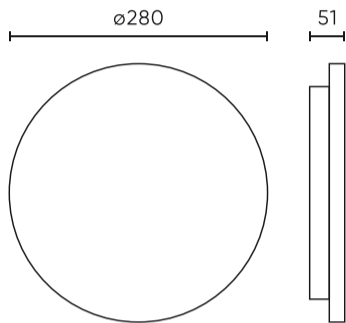

LED line PRIME

Code: 201149

EAN: 5905378201149

**Ceiling Light ACTON 4000K 24W
2600lm round IP54 white PRIME motion
sensor**

Technical drawing