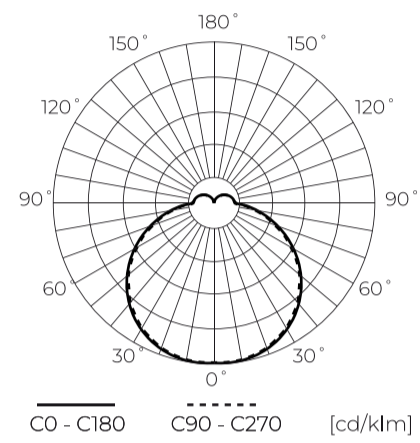

Light distribution