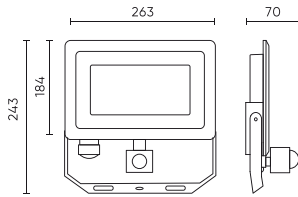

LED line LITE

Code: 203747

EAN: 5905378203747

**Floodlight PHOTON 4000K 100W
10000lm 120° IP65 LITE motion sensor**

Technical drawing