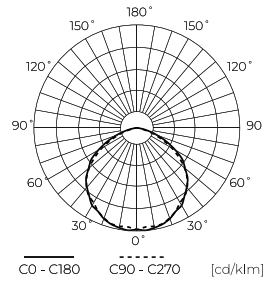

Light distribution