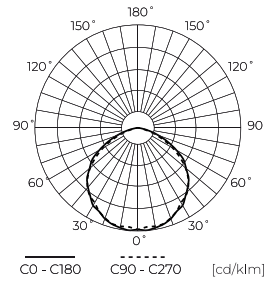

Light distribution