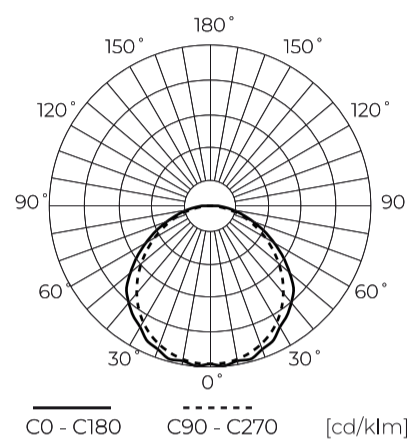

LED line PRIME

Code: 203754

EAN: 5905378203754

**Hermetic luminaire LINKER 4000K 40W
6000lm IP65 120cm black PRIME**

Technical drawing

Light distribution