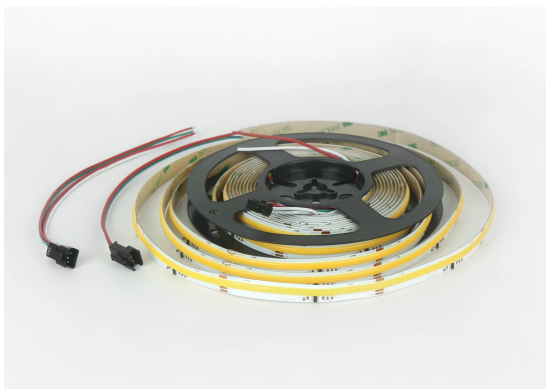

LED line PRIME Taśma LED 360 COB 24V 4000K 10W DIGITAL SPI

LED Strip line is a modern and versatile linear **light source**, used for interior lighting, furniture, lightboxes, illuminated signs, and public spaces.

Manufacturer issues a 5-year warranty for this product.

Voltage range and voltage type

LED type

LED quantity (1m)

LED line® DIGITAL strip is based on SPI protocol and WS2811 component, which enables independent control of each 3-diode section of the strip. DIGITAL strip allows to produce advanced dynamic and "floating" unique lighting effects.

Beam angle

Ambient temperature suitable for operation

Lifespan

Dimmable

Parametr	Wartość
Luminous efficacy	65 lm/W
Power	10 W
Colour of the light	White
Energy efficiency class 2019/2015	G
Luminous flux	650 lm
Correlated colour temperature	4000 K
Colour consistency in McAdam ellipses	≤3
IP protection rating	20
Warranty (years)	5
Dimmable function	SPI
Survival factor	0,9
Minimum purchase quantity	5
Lifetime L70B50	0
Wire length	150 mm
PCB width	10 mm
Wattage (1m)	14,4 W
Current (1m)	0,42
Supply voltage range and voltage type	24 VDC
Colour rendering index Ra	90

Parametr	Wartość
Laminate (thickness)	2
LED quantity (1m)	60
Type of adhesive tape	3M 300 LSE
Lifespan	100000
Number of on/off cycles	50000
Colour consistency in McAdam ellipses	≤3
Ambient temperature suitable for operation	-20÷45 °C
For indoor use	Inside
IEC protection class	III
Lamp's warm-up time to 60%	1
Width	10 mm
Height	2,5 mm
Product weight with packaging	140 g
Master carton weight (kg)	10,95
EPREL ID	2 007 888
Form of the product (EPREL)	Dotyczy 50cm taśmy
Is the product equipped with an integrated light source? (EPREL)	No
Non-directional or directional light source (EPREL)	NDLS