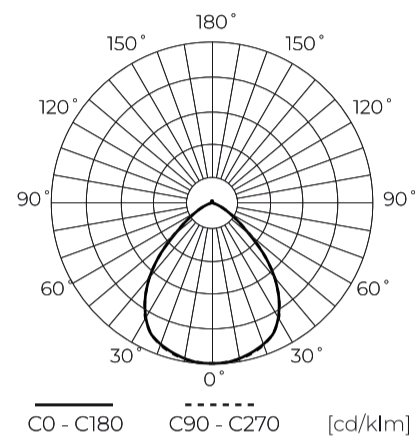

Light distribution