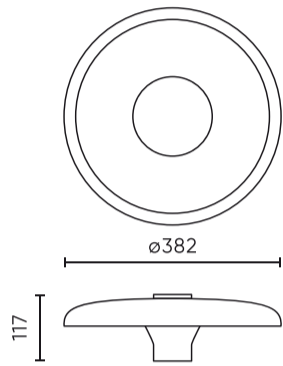

LED line LITE

Code: 209831

EAN: 5905378209831

**Park luminaire PARCLITE 3CCT(3/4/6K)
80-100-120W 9600-14400lm IP65 grey
LITE**

Technical drawing