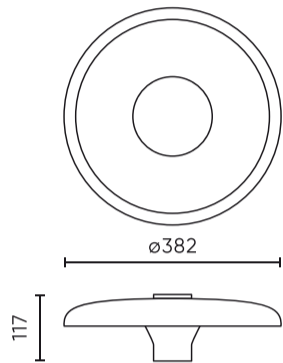

LED line LITE

Code: 209831

EAN: 5905378209831

**Park luminaire PARCLITE 3CCT(3/4/6K)
80-100-120W 9600-14400lm IP65 grey
LITE**

Technical drawing