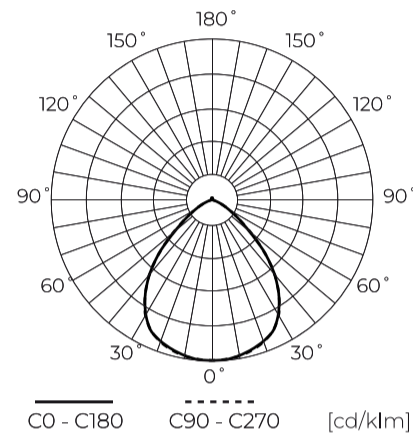

Light distribution