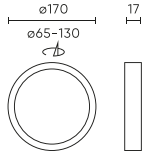

Parameter	Value
Colour consistency in McAdam ellipses	≤6
Frequency of the supply voltage	50/60Hz
Beam angle	120
LED type	SMD2835
LED quantity	42
Power Factor	>=0,9
Number of on/off cycles	15000
Lamp's warm-up time to 60%	1
Ambient temperature suitable for operation	` -20 ÷ 40
Installation method	3in1 surface mounted, flush mounted, suspended
Mounting hole diameter	65-130
Height	17 mm
Fixture's diameter	170 mm
Weight	0,24 kg
Colour	White

LED line LITE

Code: 209930

EAN: 5905378209930

**DOWNLIGHT EASY FLEX 4000K 12W
900lm round IP20 White LITE**

Technical drawing

Light distribution

Additional product photos

Logistics data

Single packaging

Width	31 mm
Height	175 mm
Length	175 mm
Weight	0,29 kg

Bulk packaging

Quantity	40
Width	365 mm
Height	335 mm
Length	370 mm
Weight	13,08 kg

Europallet

Quantity	960
Height	1,9 m
Bulk quantity	24
Weight	370 kg