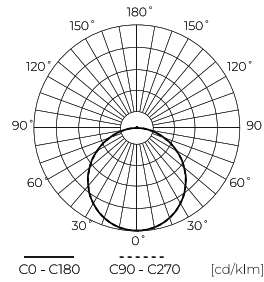

Technical data

Parameter	Value
Energy efficiency class 2019/2015	E
Warranty	3
Power	• 12 W
Voltage	• 220-240 V AC
Correlated colour temperature	• 4000 K
Colour of the light	White
Colour rendering index Ra	80
IP protection rating	IP20
IK protection rating	05
IEC protection class	II
Luminous efficacy	75
Luminous flux	900
The lumen maintenance factor	96
Lifetime L70B50	30 000 h
Survival factor	0.9

Parameter	Value
Colour consistency in McAdam ellipses	≤6
Frequency of the supply voltage	50/60Hz
Beam angle	120
LED type	SMD2835
LED quantity	42
Power Factor	>=0,9
Number of on/off cycles	15000
Lamp's warm-up time to 60%	1
Ambient temperature suitable for operation	` -20 ÷ 40
Installation method	3in1 surface mounted, flush mounted, suspended
Mounting hole diameter	65-130
Height	17 mm
Fixture's diameter	170 mm
Weight	0,24 kg
Colour	White

LED line LITE

Code: 209930

EAN: 5905378209930

**DOWNLIGHT EASY FLEX 4000K 12W
900lm round IP20 White LITE**

Technical drawing

Light distribution

Additional product photos

Logistics data