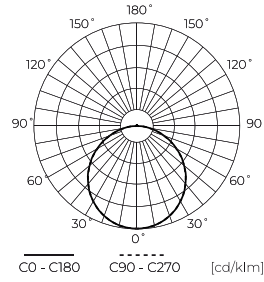

Technical data

| Parameter | Value |
|---------------------------------------|--|
| Energy efficiency class 2019/2015 | E |
| Warranty | 3 |
| Power | <ul style="list-style-type: none"> • 9 W • 12 W • 15 W |
| Voltage | <ul style="list-style-type: none"> • 220-240 V AC |
| Correlated colour temperature | <ul style="list-style-type: none"> • 3000 K • 4000 K • 5000 K |
| Colour of the light | CCT |
| Colour rendering index Ra | 80 |
| IP protection rating | IP20 |
| IK protection rating | 05 |
| IEC protection class | II |
| Luminous efficacy | 75 |
| Luminous flux | 1120 |
| The lumen maintenance factor | 96 |
| Lifetime L70B50 | 30 000 h |
| Survival factor | 0.9 |
| Colour consistency in McAdam ellipses | ≤6 |

| Parameter | Value |
|--|--|
| Frequency of the supply voltage | 50/60Hz |
| Beam angle | 120 |
| LED type | SMD2835 |
| LED quantity | 84 |
| Power Factor | 0,8 |
| Number of on/off cycles | 15000 |
| Lamp's warm-up time to 60% | 1 |
| Ambient temperature suitable for operation | -20 ÷ 40 |
| Installation method | 3in1 surface mounted, flush mounted, suspended |
| Mounting hole diameter | 65-130 |
| Height | 17 mm |
| Fixture's diameter | 170 mm |
| Diameter | 170 mm |
| Weight | 0,24 kg |
| Colour | White |

LED line LITE

Code: 209947

EAN: 5905378209947

**DOWNLIGHT EASY FLEX 3CCT(3K/4K/5K)
9/12/15W 1120lm round IP20 White LITE**

Technical drawing

Light distribution

Additional product photos

Logistics data