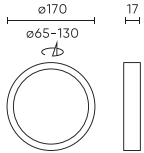

| Parameter | Value |
|--|--|
| Frequency of the supply voltage | 50/60Hz |
| Beam angle | 120 |
| LED type | SMD2835 |
| LED quantity | 84 |
| Power Factor | 0,8 |
| Number of on/off cycles | 15000 |
| Lamp's warm-up time to 60% | 1 |
| Ambient temperature suitable for operation | -20 ÷ 40 |
| Installation method | 3in1 surface mounted, flush mounted, suspended |
| Mounting hole diameter | 65-130 |
| Height | 17 mm |
| Fixture's diameter | 170 mm |
| Diameter | 170 mm |
| Weight | 0,24 kg |
| Colour | White |

LED line LITE

Code: 209947

EAN: 5905378209947

**DOWNLIGHT EASY FLEX 3CCT(3K/4K/5K)
9/12/15W 1120lm round IP20 White LITE**

Technical drawing

Light distribution

Additional product photos

Logistics data

Single packaging

| | |
|--------|----------|
| Width | 31 mm |
| Height | 175 mm |
| Length | 175 mm |
| Weight | 0,215 kg |

Bulk packaging

| | |
|----------|----------|
| Quantity | 40 |
| Width | 365 mm |
| Height | 335 mm |
| Length | 370 mm |
| Weight | 13,08 kg |