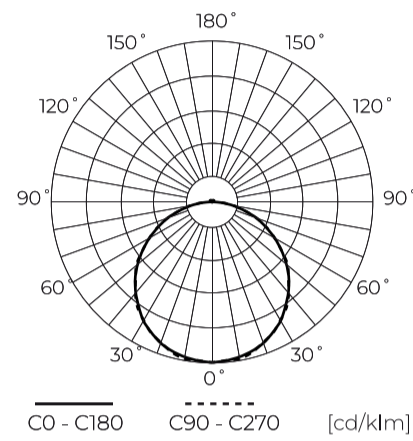

Light distribution