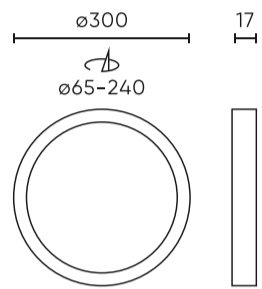

| Parameter | Value |
|--|----------|
| Colour consistency in McAdam ellipses | ≤6 |
| Frequency of the supply voltage | 50/60Hz |
| Beam angle | 120 |
| LED type | SMD2835 |
| LED quantity | 84 |
| Power Factor | ≥0,9 |
| Number of on/off cycles | 15000 |
| Lamp's warm-up time to 60% | 1 |
| Ambient temperature suitable for operation | -20 ÷ 40 |
| Mounting hole diameter | 65-240 |
| Height | 17 mm |
| Fixture's diameter | 300 mm |
| Weight | 0,57 kg |
| Colour | White |

LED line LITE

Code: 209985

EAN: 5905378209985

**DOWNLIGHT EASY FLEX 4000K 24W
2110lm round IP20 White LITE**

Technical drawing

Light distribution

Additional product photos

Logistics data

Single packaging

| | |
|--------|---------|
| Width | 31 mm |
| Height | 305 mm |
| Length | 305 mm |
| Weight | 0,75 kg |

Bulk packaging

| | |
|----------|---------|
| Quantity | 10 |
| Width | 325 mm |
| Height | 325 mm |
| Length | 335 mm |
| Weight | 8,42 kg |

Europallet

| | |
|---------------|--------|
| Quantity | 300 |
| Height | 1,7 m |
| Bulk quantity | 30 |
| Weight | 290 kg |

LED line LITE

Code: 209985

EAN: 5905378209985

**DOWNLIGHT EASY FLEX 4000K 24W
2110lm round IP20 White LITE**