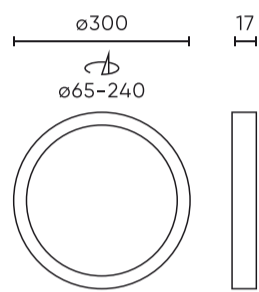

Parameter	Value
Hold time	60 s.
Frequency of the supply voltage	50/60Hz
Beam angle	120
Sensor type	Microwave
LED type	SMD2835
LED quantity	168
Power Factor	≥0,9
Number of on/off cycles	15000
Lamp's warm-up time to 60%	1
Ambient temperature suitable for operation	-20÷40
Installation method	3in1 surface mounted, flush mounted, suspended
Mounting hole diameter	65-240
Height	17 mm
Fixture's diameter	300 mm
Weight	0,63 kg
Colour	White

LED line LITE

Code: 209992

EAN: 5905378209992

**DOWNLIGHT EASY FLEX 3CCT(3K/4K/5K)  
24W 2110lm round IP20 White LITE  
motion sensor**

**Technical drawing**

**Light distribution**

**Additional product photos**

**Logistics data**

**Single packaging**

Width	31 mm
Height	305 mm
Length	305 mm
Weight	0,72 kg

**Bulk packaging**

Quantity	10
Width	325 mm
Height	325 mm
Length	335 mm
Weight	8,42 kg

**Europallet**

Quantity	300
Height	1,7 m
Bulk quantity	30
Weight	280 kg