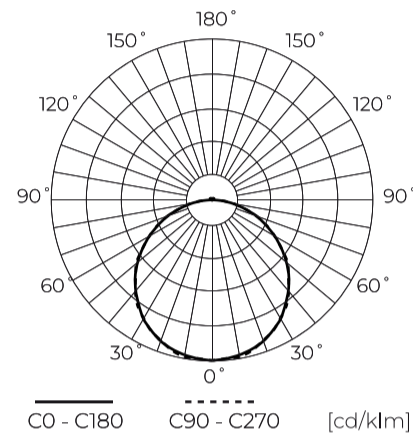

**Technical data**

Parameter	Value
Energy efficiency class 2019/2015	E
Warranty	3
Power	• 24 W
Voltage	• 220-240 V AC
Correlated colour temperature	• 3000 K • 4000 K • 5000 K
Colour of the light	CCT
Colour rendering index Ra	80
IP protection rating	IP20
IK protection rating	05
IEC protection class	II
Luminous efficacy	88
Luminous flux	2110
The lumen maintenance factor	96
Lifetime L70B50	30 000 h
Survival factor	0.9
Colour consistency in McAdam ellipses	≤6

Parameter	Value
Hold time	60 s.
Frequency of the supply voltage	50/60Hz
Beam angle	120
Sensor type	Microwave
LED type	SMD2835
LED quantity	168
Power Factor	≥0,9
Number of on/off cycles	15000
Lamp's warm-up time to 60%	1
Ambient temperature suitable for operation	-20÷40
Installation method	3in1 surface mounted, flush mounted, suspended
Mounting hole diameter	65-240
Height	17 mm
Fixture's diameter	300 mm
Weight	0,63 kg
Colour	White

LED line LITE

Code: 209992

EAN: 5905378209992

**DOWNLIGHT EASY FLEX 3CCT(3K/4K/5K)  
24W 2110lm round IP20 White LITE  
motion sensor**

**Technical drawing**

**Light distribution**

**Additional product photos**

**Logistics data**

**Single packaging**

Width	31 mm
Height	305 mm
Length	305 mm
Weight	0,72 kg

**Bulk packaging**

Quantity	10
Width	325 mm
Height	325 mm
Length	335 mm
Weight	8,42 kg

**Europallet**

Quantity	300
Height	1,7 m
Bulk quantity	30
Weight	280 kg