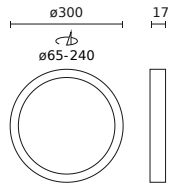

Parameter	Value
Colour consistency in McAdam ellipses	≤6
Frequency of the supply voltage	50/60Hz
Beam angle	120
LED type	SMD2835
LED quantity	168
Number of on/off cycles	15000
Lamp's warm-up time to 60%	1
Ambient temperature suitable for operation	-20÷40
For indoor use	Inside
Installation method	3in1 surface mounted, flush mounted, suspended
Mounting hole diameter	65-240
Height	17 mm
Fixture's diameter	300 mm
Weight	0,63 kg
Colour	Black

LED line LITE

Code: 210011

EAN: 5905378210011

**DOWNLIGHT EASY FLEX 3CCT(3K/4K/5K)
18/21/24W 2000lm round IP20 black
LITE**

Technical drawing

Light distribution

Additional product photos

Logistics data

Single packaging

Width	31 mm
Height	305 mm
Length	305 mm
Weight	0,55 kg

Bulk packaging

Quantity	10
Width	325 mm
Height	325 mm
Length	335 mm
Weight	8,42 kg

Europallet

Bulk quantity	240
---------------	-----