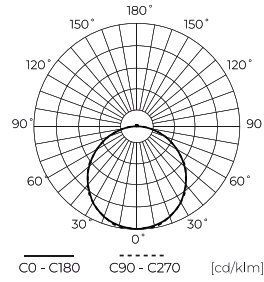

Light distribution