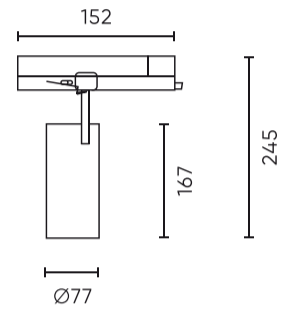

Parameter	Value
Frequency of the supply voltage	50/60Hz
Beam angle	60/36
LED type	COB - BRIDGELUX
LED quantity	1
Lifespan	50 000 h
Power Factor	>=0,95
Number of on/off cycles	25000
Lamp's warm-up time to 60%	1
Ambient temperature suitable for operation	5÷40
For indoor use	Inside
Length	250 mm
Width	152 mm
Fixture's diameter	77 mm
Diameter	77 mm
Weight	0,63 kg
Colour	Black
Material (housing)	Aluminium
Material (cover)	clear glass

Technical drawing

Light distribution

Additional product photos

Logistics data

Single packaging

Width	85 mm
Height	257 mm
Length	186 mm
Weight	0,75 kg

Bulk packaging

Quantity	20
Width	385 mm
Height	150 mm
Length	530 mm
Volume	0,030 m3
Weight	15,5 kg

Europallet

Quantity	960
Height	1,90 m
Quantity in layer	320
Number of layers	3
Bulk quantity	48
Weight	769 kg

LED line PRIME

Code: 210486

EAN: 5905378210486

**Track light LUMICANTO 14-29W CCT
36/60° black PRIME**