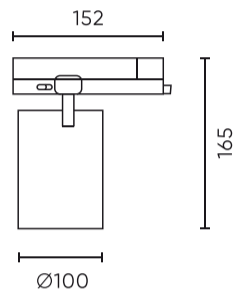

Parameter	Value
Mounting type	3 phase rail
Frequency of the supply voltage	50/60Hz
Beam angle	60/36
LED type	COB-Bridgelux
LED quantity	1
Power Factor	$\geq 0,9$
Number of on/off cycles	25000
Ambient temperature suitable for operation	5÷40
For indoor use	Inside
Length	178 mm
Height	165 mm
Fixture's diameter	100 mm
Diameter	100 mm
Weight	0,69 kg
Colour	Black
Material (housing)	Aluminium
Material (cover)	clear glass

Technical drawing

Light distribution

Additional product photos

Logistics data

Single packaging

Width	108 mm
Height	175 mm
Length	186 mm
Weight	0,78 kg

Bulk packaging

Quantity	20
Width	385 mm
Height	365 mm
Length	565 mm
Volume	0,079 m3
Weight	16,8 kg

Europallet

Quantity	320
Height	1,90 m
Quantity in layer	120
Number of layers	3
Bulk quantity	16
Weight	327 kg

LED line PRIME

Code: 210493

EAN: 5905378210493

**Track light LUMICANTO 6-20W CCT
36/60° black PRIME**