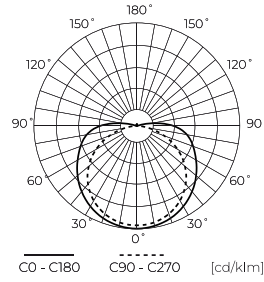

Light distribution