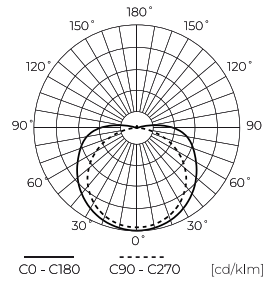

Light distribution