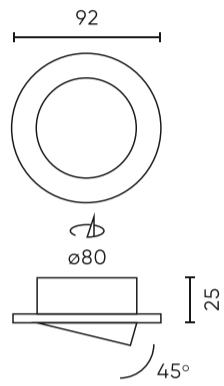

LED line PRIME

Code: 242885

EAN: 5901583242885

**CEILING FITTING swivel round IP20 satin PRIME**

LED line ceiling housing Prime is a modern lighting that combines elegant design with functionality. Made of aluminium casting in satin finish, it provides an aesthetic appearance. Its diameter is 92 mm, which makes it perfect for various interior arrangements. The maximum power of the lamp is 35 watts, and the possibility to adjust the lighting angle up to 45 degrees allows precise steering of the light stream.

Parameter	Value
Installation method	recessed
Mounting hole diameter	80
Height	30
Lamp's diameter	50 mm
Fixture's diameter	92
Colour	satin
Material (housing)	Die cast aluminium

LED line PRIME

Code: 242885

EAN: 5901583242885

**CEILING FITTING swivel round IP20 satin PRIME**

**Technical drawing**

**Light distribution**

**Additional product photos**

**Logistics data**

**Single packaging**

Quantity	1
Width	100 mm
Height	105 mm
Length	40 mm
Weight	0,07 kg

**Bulk packaging**

Quantity	100
Width	440 mm
Height	220 mm
Length	520 mm
Volume	0,050 m3
Weight	10 kg
Comments	

**Europallet**

Quantity	2100
Height	1760 mm
Quantity in layer	200
Number of layers	8
Bulk quantity	1600
Weight	160 kg