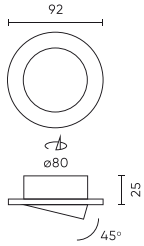

LED line PRIME

Code: 242885

EAN: 5901583242885

CEILING FITTING swivel round IP20 satin PRIME

Technical drawing