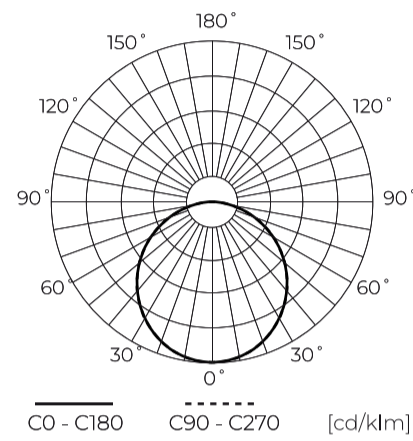

Technical data

Parameter	Value
Energy efficiency class 2019/2015	F
Warranty	5
Power	• 40 W
Voltage	• 175-250 V AC
Correlated colour temperature	• 4000 K
Colour of the light	White
Colour rendering index Ra	80
IP protection rating	IP20
IEC protection class	II
Luminous efficacy	80
Luminous flux	3200
The lumen maintenance factor	96
Lifetime L70B50	30 000 h
Survival factor	0.9
Colour consistency in McAdam ellipses	≤6
Frequency of the supply voltage	50/60Hz

Parameter	Value
Beam angle	120
LED type	SMD2835
LED quantity	300
Power Factor	≥0,95
Number of on/off cycles	50000
Lamp's warm-up time to 60%	1
Ambient temperature suitable for operation	-5÷40
For indoor use	Inside
Installation method	recessed
Length	591 mm
Width	591 mm
Height	12 mm
Weight	0,442 kg
Colour	white
Material (housing)	Aluminium
Material (cover)	Polycarbonate

LED line PRIME

Code: 249181

EAN: 5901583249181

**Frame panel 4000K 40W 3200lm IP20
60x60cm square PRIME**

Technical drawing

Light distribution

Additional product photos

Logistics data

Single packaging

Quantity	1
Width	591 mm
Height	12 mm
Length	591 mm
Weight	0,65 kg

Bulk packaging

Quantity	10
Width	630 mm
Height	335 mm
Length	635 mm
Volume	0,134 m3
Weight	7 kg

Europallet

Quantity	60
Height	1,90 m
Quantity in layer	30
Number of layers	2
Bulk quantity	6
Weight	70 kg