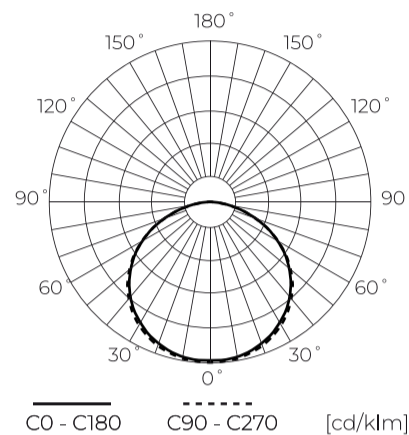

LED line PRIME

Code: 477156

EAN: 5907777477156

**LED strip 600/5m SMD 12V 6500K 9,6W
IP20 8mm 5m 960lm/m PRIME**

LED line 600 SMD 12V 6500K 9.6W is a modern light source characterized by high light efficiency and longevity. Thanks to the use of SMD 2835 diodes, the product emits bright, white light with a colour temperature of 6500K. A lighting angle of 120 degrees ensures uniform distribution of light in the room. White laminate 2 mm thick and 3M 300 LSE adhesive guarantee simple installation and durability of use.

Technical data

Parameter	Value
Energy efficiency class 2019/2015	F
Warranty	5
Power	• 9.6 W / m
Voltage	• 12 V DC
Correlated colour temperature	• 6500 K
Colour of the light	White
Colour rendering index Ra	80
IP protection rating	IP20
IEC protection class	III
Cutting section	2,5 cm
Luminous efficacy	100
The lumen maintenance factor	96
Lifetime L70B50	30 000 h
Survival factor	0.9
Dimmable function	PWM
Colour consistency in McAdam ellipses	≤3
Wire length	200 mm

Parameter	Value
Luminous flux (1m)	960
Current (1m)	0,8
Beam angle	120
LED type	SMD 2835
LED quantity	600
Compatible dimmer type	PWM
Laminate (colour)	White
Laminate (thickness)	2
LED quantity (1m)	120
Type of adhesive tape	3M 300 LSE
Ambient temperature suitable for operation	-25÷45
For indoor use	Inside
Length	5000 mm
Width	8 mm
Height	2,5
Weight	0,084 kg

LED line PRIME

Code: 477156

EAN: 5907777477156

**LED strip 600/5m SMD 12V 6500K 9,6W
IP20 8mm 5m 960lm/m PRIME**

Technical drawing

Light distribution

Additional product photos

Logistics data