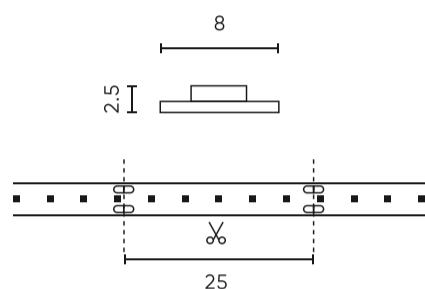

LED line PRIME

Code: 477156

EAN: 5907777477156

**LED strip 600/5m SMD 12V 6500K 9,6W
IP20 8mm 5m 960lm/m PRIME**

Technical drawing