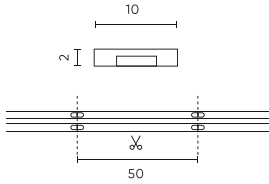

LED line PRIME

Code: 478245

EAN: 5907777478245

**LED strip 480 COB 24V 2700K 18W IP20
10mm 5m 1800lm/m PRIME**

Technical drawing