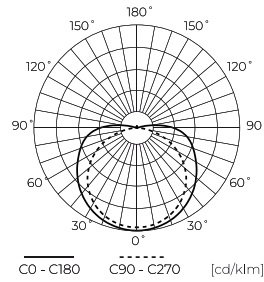

LED line PRIME

Code: 478245

EAN: 5907777478245

**LED strip 480 COB 24V 2700K 18W IP20
10mm 5m 1800lm/m PRIME**

LED 480 COB 24V 2700K 18W LED line PRIME is an excellent lighting solution that stands out for high quality COB diodes. It emits a warm, white light with a colour temperature of 2700K, ideal for creating a cozy atmosphere. With a power of 18W per metre and a light stream of 1800 lumens, the tape provides excellent energy efficiency. Its length is 5 metres and has a flexibility of assembly.

Technical data

Parameter	Value
Energy efficiency class 2019/2015	F
Warranty	5
Power	• 18 W / m
Voltage	• 24 V DC
Correlated colour temperature	• 2700 K
Colour of the light	White
Colour rendering index Ra	90
IP protection rating	IP20
IEC protection class	III
Cutting section	5 cm
Luminous efficacy	80
The lumen maintenance factor	96
Lifetime L70B50	50 000 h
L80B* – difference B10–B50 ≈ 1% (according to LightingEurope) – negligible	35000 h
Survival factor	0.9
Dimmable function	PWM
Colour consistency in McAdam ellipses	≤3

Parameter	Value
Wire length	200 mm
Luminous flux (lm)	1800
Current (Im)	0,75
Beam angle	180
LED type	COB
LED quantity	2400
Compatible dimmer type	PWM
Laminate (colour)	White
Laminate (thickness)	2
LED quantity (lm)	480
Type of adhesive tape	3M 300 LSE
Ambient temperature suitable for operation	-30÷45
For indoor use	Inside
Length	5000 mm
Width	10 mm
Height	2 mm
Weight	0,119 kg

LED line PRIME

Code: 478245

EAN: 5907777478245

**LED strip 480 COB 24V 2700K 18W IP20
10mm 5m 1800lm/m PRIME**

Technical drawing

Light distribution

Additional product photos

Logistics data