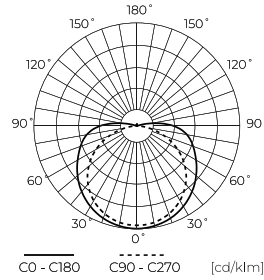

Technical data

Parameter	Value
Energy efficiency class 2019/2015	F
Warranty	5
Power	• 18 W / m
Voltage	• 24 V DC
Correlated colour temperature	• 4000 K
Colour of the light	White
Colour rendering index Ra	90
IP protection rating	IP20
IEC protection class	III
Cutting section	5 cm
Luminous efficacy	100
The lumen maintenance factor	96 %
Lifetime L70B50	50 000 h
L80B* – difference B10–B50 ≈ 1% (according to LightingEurope) – negligible	35000 h
Survival factor	0,9
Dimmable function	PWM
Wire length	200 mm

Parameter	Value
Luminous flux (lm)	1800
Current (Im)	0,75
Beam angle	180
LED type	COB
LED quantity	2400
Compatible dimmer type	PWM
Laminate (colour)	White
Laminate (thickness)	2
LED quantity (lm)	480
Type of adhesive tape	3M 300 LSE
Ambient temperature suitable for operation	-30÷45
For indoor use	Inside
Length	5000 mm
Width	10 mm
Height	2 mm
Weight	0,118 kg

LED line PRIME

Code: 478269

EAN: 5907777478269

**LED strip 480 COB 24V 4000K 18W IP20
10mm 5m 1800lm/m PRIME**

Technical drawing

Light distribution

Additional product photos

Logistics data

Single packaging

Quantity	5
Width	153 mm
Height	15 mm
Length	153 mm
Weight	0,149 kg
Comments	

Bulk packaging

Quantity	40
Width	320 mm
Height	180 mm
Length	360 mm
Volume	0,020 m3
Weight	6,12 kg
Comments	

Europallet