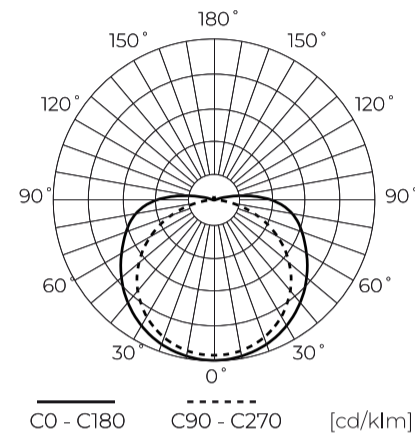

Technical data

Parameter	Value
Energy efficiency class 2019/2015	F
Warranty	5
Power	• 18 W / m
Voltage	• 24 V DC
Correlated colour temperature	• 4000 K
Colour of the light	White
Colour rendering index Ra	90
IP protection rating	IP20
IEC protection class	III
Cutting section	5 cm
Luminous efficacy	100
The lumen maintenance factor	96 %
Lifetime L70B50	50 000 h
L80B* - difference B10-B50 ≈ 1% (according to LightingEurope) - negligible	35000 h
Survival factor	0,9
Dimmable function	PWM
Wire length	200 mm

Parameter	Value
Luminous flux (1m)	1800
Current (1m)	0,75
Beam angle	180
LED type	COB
LED quantity	2400
Compatible dimmer type	PWM
Laminate (colour)	White
Laminate (thickness)	2
LED quantity (1m)	480
Type of adhesive tape	3M 300 LSE
Ambient temperature suitable for operation	-30÷45
For indoor use	Inside
Length	5000 mm
Width	10 mm
Height	2 mm
Weight	0,118 kg

LED line PRIME

Code: 478269

EAN: 5907777478269

**LED strip 480 COB 24V 4000K 18W IP20
10mm 5m 1800lm/m PRIME**

Technical drawing

Light distribution

Additional product photos

Logistics data

Quantity	2400
Height	1,90 m
Quantity in layer	240 szt.
Number of layers	10
Bulk quantity	60
Weight	392 kg

LED line PRIME

Code: 478269

EAN: 5907777478269

**LED strip 480 COB 24V 4000K 18W IP20
10mm 5m 1800lm/m PRIME**