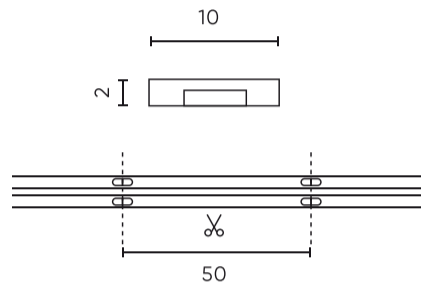

LED line PRIME

Code: 478269

EAN: 5907777478269

**LED strip 480 COB 24V 4000K 18W IP20
10mm 5m 1800lm/m PRIME**

Technical drawing