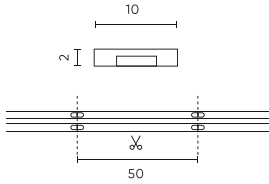

LED line PRIME

Code: 478269

EAN: 5907777478269

**LED strip 480 COB 24V 4000K 18W IP20
10mm 5m 1800lm/m PRIME**

Technical drawing