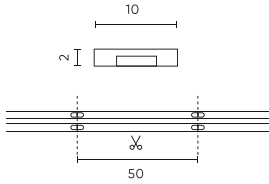

LED line PRIME

Code: 478313

EAN: 5907777478313

**LED strip 480 COB 24V 6500K 18W IP20
10mm 5m 1800lm/m PRIME**

Technical drawing