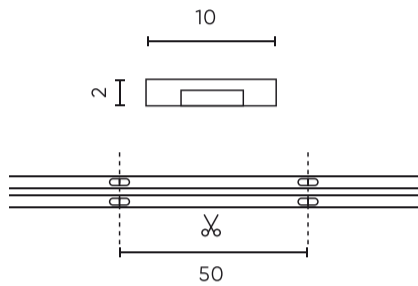

Parameter	Value
Wire length	200 mm
Luminous flux (lm)	1800
Current (Im)	0,5
Beam angle	180
LED type	COB
LED quantity	2400
Compatible dimmer type	PWM
Laminate (colour)	White
Laminate (thickness)	2
LED quantity (lm)	480
Type of adhesive tape	3M 300 LSE
Ambient temperature suitable for operation	-30÷45
For indoor use	Inside
Length	5000 mm
Width	10 mm
Height	2 mm
Weight	0,118 kg

LED line PRIME

Code: 478313

EAN: 5907777478313

**LED strip 480 COB 24V 6500K 18W IP20  
10mm 5m 1800lm/m PRIME**

**Technical drawing**

**Light distribution**

**Additional product photos**

**Logistics data**

**Single packaging**

Quantity	5 m
Width	153 mm
Height	15 mm
Length	153 mm
Weight	0,146 kg
Comments	

**Bulk packaging**

Quantity	40
Width	320 mm
Height	180 mm
Length	360 mm
Volume	0,020 m3
Weight	6,12 kg
Comments	

**Europallet**

Quantity	2400
Height	1,8 m
Quantity in layer	240
Number of layers	
Bulk quantity	60
Weight	400 kg

---

LED line PRIME

Code: 478313

EAN: 5907777478313

**LED strip 480 COB 24V 6500K 18W IP20  
10mm 5m 1800lm/m PRIME**