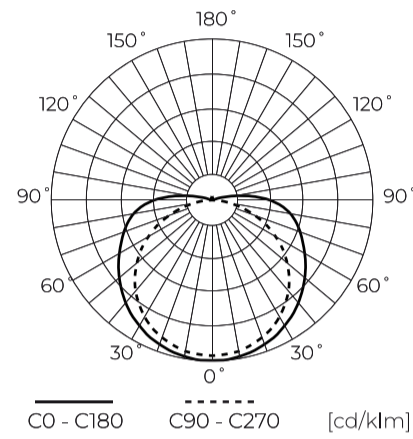

**Technical data**

Parameter	Value
Energy efficiency class 2019/2015	F
Warranty	5
Power	• 18 W / m
Voltage	• 24 V DC
Correlated colour temperature	• 6500 K
Colour of the light	White
Colour rendering index Ra	90
IP protection rating	IP20
IEC protection class	III
Cutting section	5 cm
Luminous efficacy	100
The lumen maintenance factor	96
Lifetime L70B50	50 000 h
L80B* - difference B10-B50 ≈ 1% (according to LightingEurope) - negligible	35000 h
Survival factor	0.9
Dimmable function	PWM
Colour consistency in McAdam ellipses	≤3

Parameter	Value
Wire length	200 mm
Luminous flux (lm)	1800
Current (Im)	0,5
Beam angle	180
LED type	COB
LED quantity	2400
Compatible dimmer type	PWM
Laminate (colour)	White
Laminate (thickness)	2
LED quantity (lm)	480
Type of adhesive tape	3M 300 LSE
Ambient temperature suitable for operation	-30÷45
For indoor use	Inside
Length	5000 mm
Width	10 mm
Height	2 mm
Weight	0,118 kg

LED line PRIME

Code: 478313

EAN: 5907777478313

**LED strip 480 COB 24V 6500K 18W IP20  
10mm 5m 1800lm/m PRIME**

**Technical drawing**

**Light distribution**

**Additional product photos**

**Logistics data**

**Europallet**

Quantity	2400
Height	1,8 m
Quantity in layer	240
Number of layers	
Bulk quantity	60
Weight	400 kg

---

LED line PRIME

Code: 478313

EAN: 5907777478313

**LED strip 480 COB 24V 6500K 18W IP20  
10mm 5m 1800lm/m PRIME**