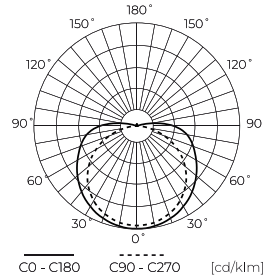

Technical data

Parameter	Value
Energy efficiency class 2019/2015	F
Warranty	5
Power	• 18 W / m
Voltage	• 24 V DC
Correlated colour temperature	• 6500 K
Colour of the light	White
Colour rendering index Ra	90
IP protection rating	IP20
IEC protection class	III
Cutting section	5 cm
Luminous efficacy	100
The lumen maintenance factor	96
Lifetime L70B50	50 000 h
L80B* – difference B10–B50 ≈ 1% (according to LightingEurope) – negligible	35000 h
Survival factor	0.9
Dimmable function	PWM
Colour consistency in McAdam ellipses	≤3

Parameter	Value
Wire length	200 mm
Luminous flux (lm)	1800
Current (Im)	0,5
Beam angle	180
LED type	COB
LED quantity	2400
Compatible dimmer type	PWM
Laminate (colour)	White
Laminate (thickness)	2
LED quantity (lm)	480
Type of adhesive tape	3M 300 LSE
Ambient temperature suitable for operation	-30÷45
For indoor use	Inside
Length	5000 mm
Width	10 mm
Height	2 mm
Weight	0,118 kg

LED line PRIME

Code: 478313

EAN: 5907777478313

**LED strip 480 COB 24V 6500K 18W IP20
10mm 5m 1800lm/m PRIME**

Technical drawing

Light distribution

Additional product photos

Logistics data

Europallet

Quantity	2400
Height	1,8 m
Quantity in layer	240
Number of layers	
Bulk quantity	60
Weight	400 kg

LED line PRIME

Code: 478313

EAN: 5907777478313

**LED strip 480 COB 24V 6500K 18W IP20
10mm 5m 1800lm/m PRIME**