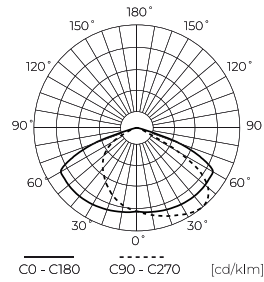

Light distribution