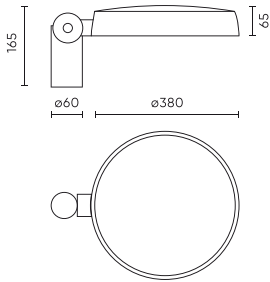

LED line PRIME

Code: 478498

EAN: 5907777478498

**Street fixture ELIDA 4000K 70W
8400lm IP65 dark gray PRIME**

Technical drawing