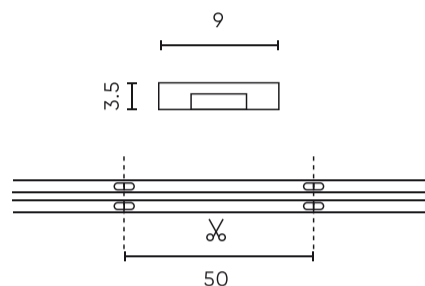

LED line PRIME

Code: 479723

EAN: 5907777479723

**LED strip 320 COB 24V 2700K 8W IP66
9mm 5m 800lm/m PRIME**

Technical drawing