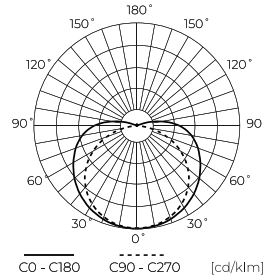

Light distribution