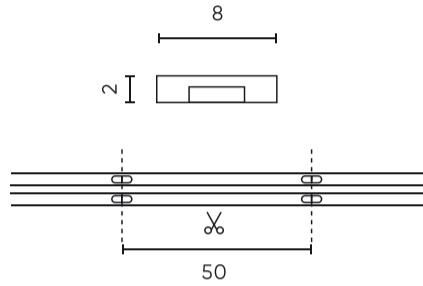

LED line PRIME

Code: 479792

EAN: 5907777479792

**LED strip 480 COB 24V 4000K 11W IP20
8mm 5m 1100lm/m PRIME**

Technical drawing