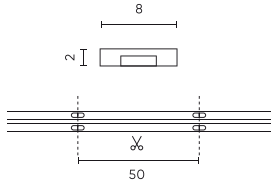

LED line PRIME

Code: 479792

EAN: 5907777479792

**LED strip 480 COB 24V 4000K 11W IP20
8mm 5m 1100lm/m PRIME**

Technical drawing