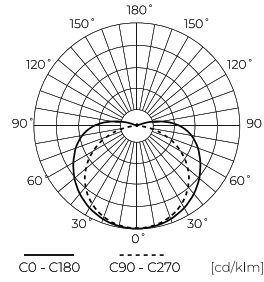

LED line PRIME

Code: 479808

EAN: 5907777479808

**LED strip 480 COB 24V 6500K 11W IP20  
8mm 5m 1100lm/m PRIME**

LED 480 COB 24V 6500K 11W LED line PRIME is an innovative light source with high performance and longevity. It emits a cold, white light with a colour temperature of 6500K, allowing you to obtain bright and natural lighting. Thanks to the COB technology and dimming function used, it is possible to adjust the intensity of light to individual preferences.

**Technical data**

Parameter	Value
Energy efficiency class 2019/2015	F
Warranty	5
Power	• 11 W / m
Voltage	• 24 V DC
Correlated colour temperature	• 6500 K
Colour of the light	White
Colour rendering index Ra	90
IP protection rating	IP20
IEC protection class	III
Cutting section	5 cm
Luminous efficacy	100
The lumen maintenance factor	96
Lifetime L70B50	50 000 h
L80B* – difference B10–B50 ≈ 1% (according to LightingEurope) – negligible	35000 h
Survival factor	0.9
Dimmable function	PWM
Colour consistency in McAdam ellipses	≤3

Parameter	Value
Wire length	200 mm
Luminous flux (lm)	1100
Current (Im)	0,46
Beam angle	180
LED type	COB
LED quantity	2400
Compatible dimmer type	PWM
Laminate (colour)	White
Laminate (thickness)	2
LED quantity (lm)	480
Type of adhesive tape	3M 300 LSE
Ambient temperature suitable for operation	-30÷45
For indoor use	Inside
Length	5000 mm
Width	8 mm
Height	2
Weight	0,098 kg

LED line PRIME

Code: 479808

EAN: 5907777479808

**LED strip 480 COB 24V 6500K 11W IP20  
8mm 5m 1100lm/m PRIME**

**Technical drawing**

**Light distribution**

**Additional product photos**

**Logistics data**